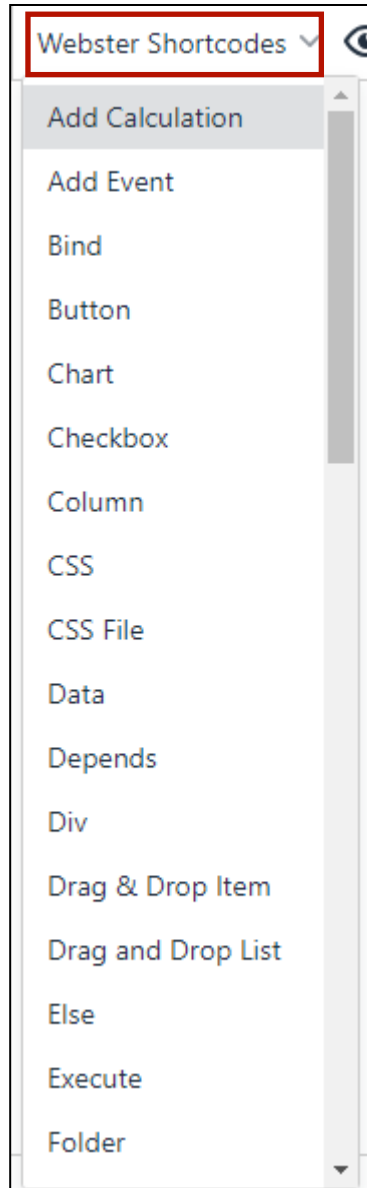

NEW FEATURES ADDED FOR WEBSTER+

- **Webster Preview URL** added to the **File** menu
- **Webster Shortcodes** drop box
- **Webster Preview** button

WEBSTER+ FEATURES EXPLAINED

WEBSTER PREVIEW URL

- This is the same URL that can also be defined from Library Object Selection or within the File Maintenance Generator

WEBSTER PREVIEW

- Provides a preview of the page running in Webster+

CREATE HTML PAGE

CREATE PAGE

- By selecting various **Webster+ shortcodes** from the drop box, the document on the next slide was created by typing additional options, etc. for the basic short code inserted
- Shortcode syntax may also be typed directly into the editor (if known)
- Standard HTML Editor functionality may also be used
- The Horizontal Line in the **whole** section near the bottom of the page was added via the **Insert** menu item

COMPLETED HTML PAGE

The screenshot shows the PVX PLUS HTML Editor interface. The title bar indicates the file path: C:\webster2024\pages\htmldemo.html. The menu bar includes File, Projects, Document, Edit, Insert, View, Format, Table, and Help. The toolbar contains various editing tools, including Paragraph, System Font, 12pt, Bold (B), Italic (I), Underline (U), Text Color (A), and a 'Webster Preview' button, which is highlighted with a red box. The main editing area contains the following HTML code: